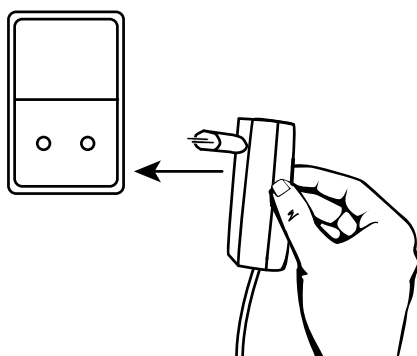

# BRUGSVEJLEDNING LINAK APP TD4

## INSTRUCTION LINAK APP TD4

- 1 **Hent App'en "BED CONTROL" fra App store (apple) eller Google store (Android)**  
Download the App "BED CONTROL" from App store (Apple) or Google store (Android)

- 2 **Tilslut strøm til motoren. Motoren blinker og er nu i aktiveringsmode i 3 min**  
Plug in the Power Supply. The engine starts to flash. You now have 3 min to activate your devices