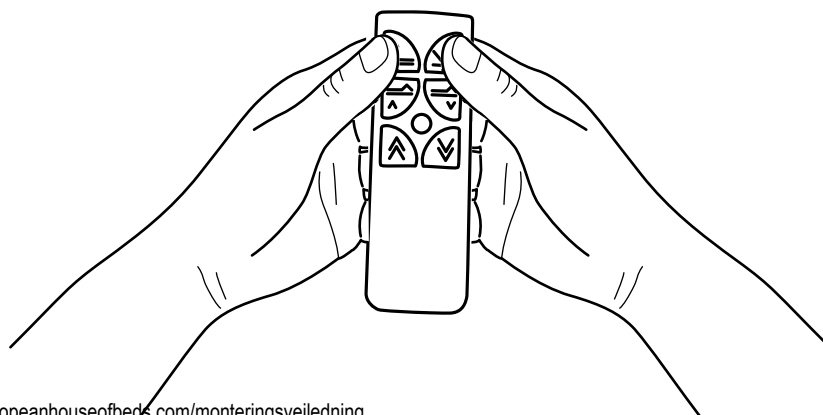

Hvis der ikke opnås kontakt inden for 3 min, tages strømmen fra i 10 min, og der forsøges igen.
If you didn't get connected within 3 min, unplug the power supply for more than 10 min and try again.

1. 3 **Hvis der ønskes forbindelse til fjernbetjening og mobil/tablet trykkes de to øverste knapper ned på samme tid, motoren blinker stadig, hvilket viser, den stadig er i aktiveringsmode.**
   If you want to connect both remote control and phone/tablet press two head rest buttons at the same time, then the engine will continue flashing.