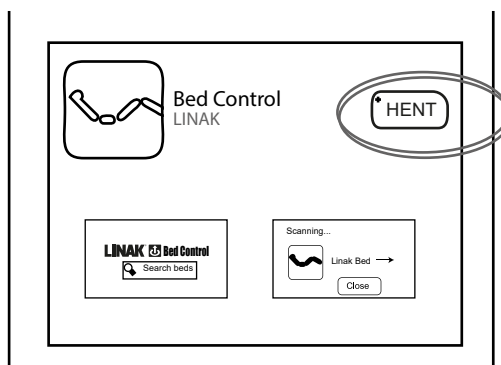

# BRUGSVEJLEDNING LINAK APP TD4

## INSTRUCTION LINAK APP TD4

- 1 **Hent App'en "BED CONTROL" fra App store (apple) eller Google store (Android)**  
Download the App "BED CONTROL" from App store (Apple) or Google store (Android)

- 2 **Tilslut strøm til motoren. Motoren blinker og er nu i aktiveringsmode i 3 min**  
Plug in the Power Supply. The engine starts to flash. You now have 3 min to activate your devices